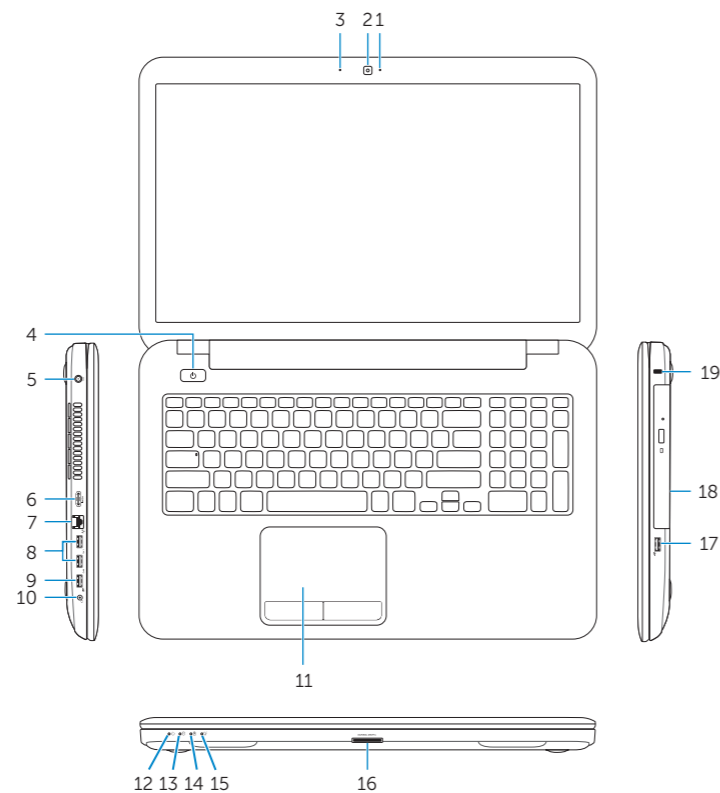

Features

Caractéristiques | Fitur | Funcije | Özellikler

1. Camera-status light
2. Camera
3. Digital microphone
4. Power button
5. Power-adaptor port
6. HDMI port
7. Network port
8. USB 3.0 ports (2)
9. USB 2.0 port
10. Headset port
11. Touchpad
12. Power-status light